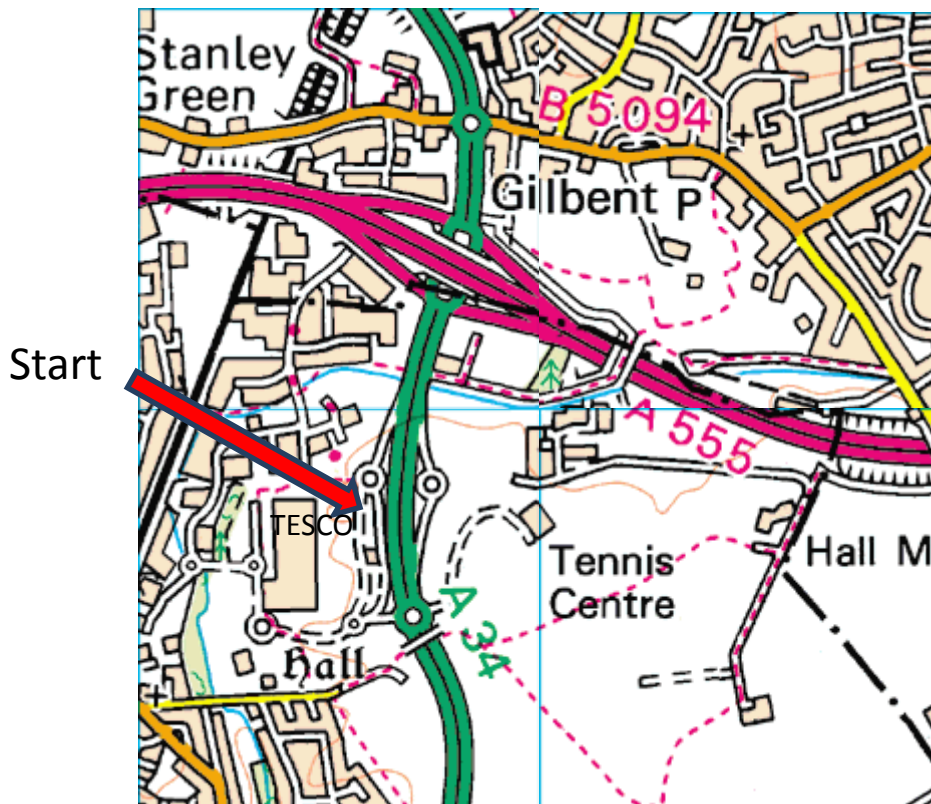

Stockport 061 Motor Club

On the Road Event # 1 2012

Thursday 23rd February 2012

This first on the road event of 2012 will be of a fairly simple treasure hunt style, using easy to follow Tulip diagrams to navigate the route. This should cater for all levels with the aim of encouraging new comers to participate alongside more experienced crews. The event should take no more than 1.5 hours to complete

Please bring along:

- Clip Board – or something to write on
- Pen/Pencils
- Torch
- No map is required, although the route is all on Map 109

Start time and location

Please gather from 8pm onwards with the first car starting at 8.30pm

The start will be in area next to the Hand Car Wash in Tesco's car park at Handforth Dean , just off the A34, between Cheadle and Wilmslow . Note - Car park and not the car wash at the Petrol Station, see diagram

For info the Map reference is 109/86550 83300

Please call me on 07801 712671 if you have any questions

Andrew Chambers – event organiser